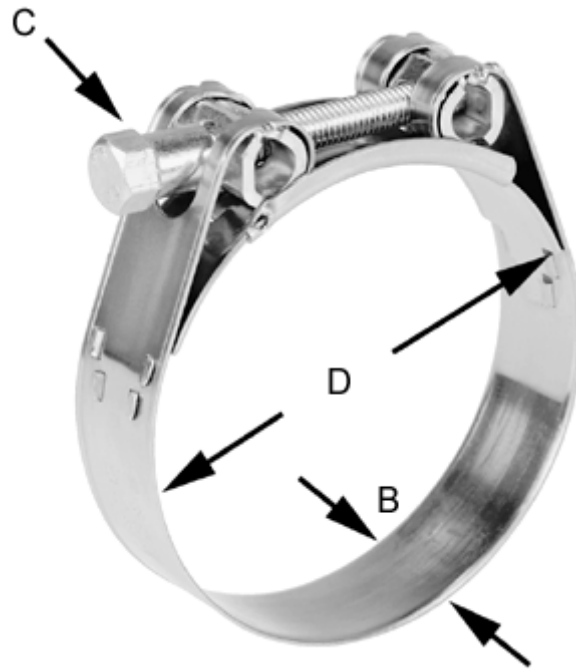

Article number: 025917304207

Description: Heavy Duty Clamp GBS M 207/30 W4 SK STC

Measures

C (screw type) = SK

Diameter D = 200-213

Width B = 30